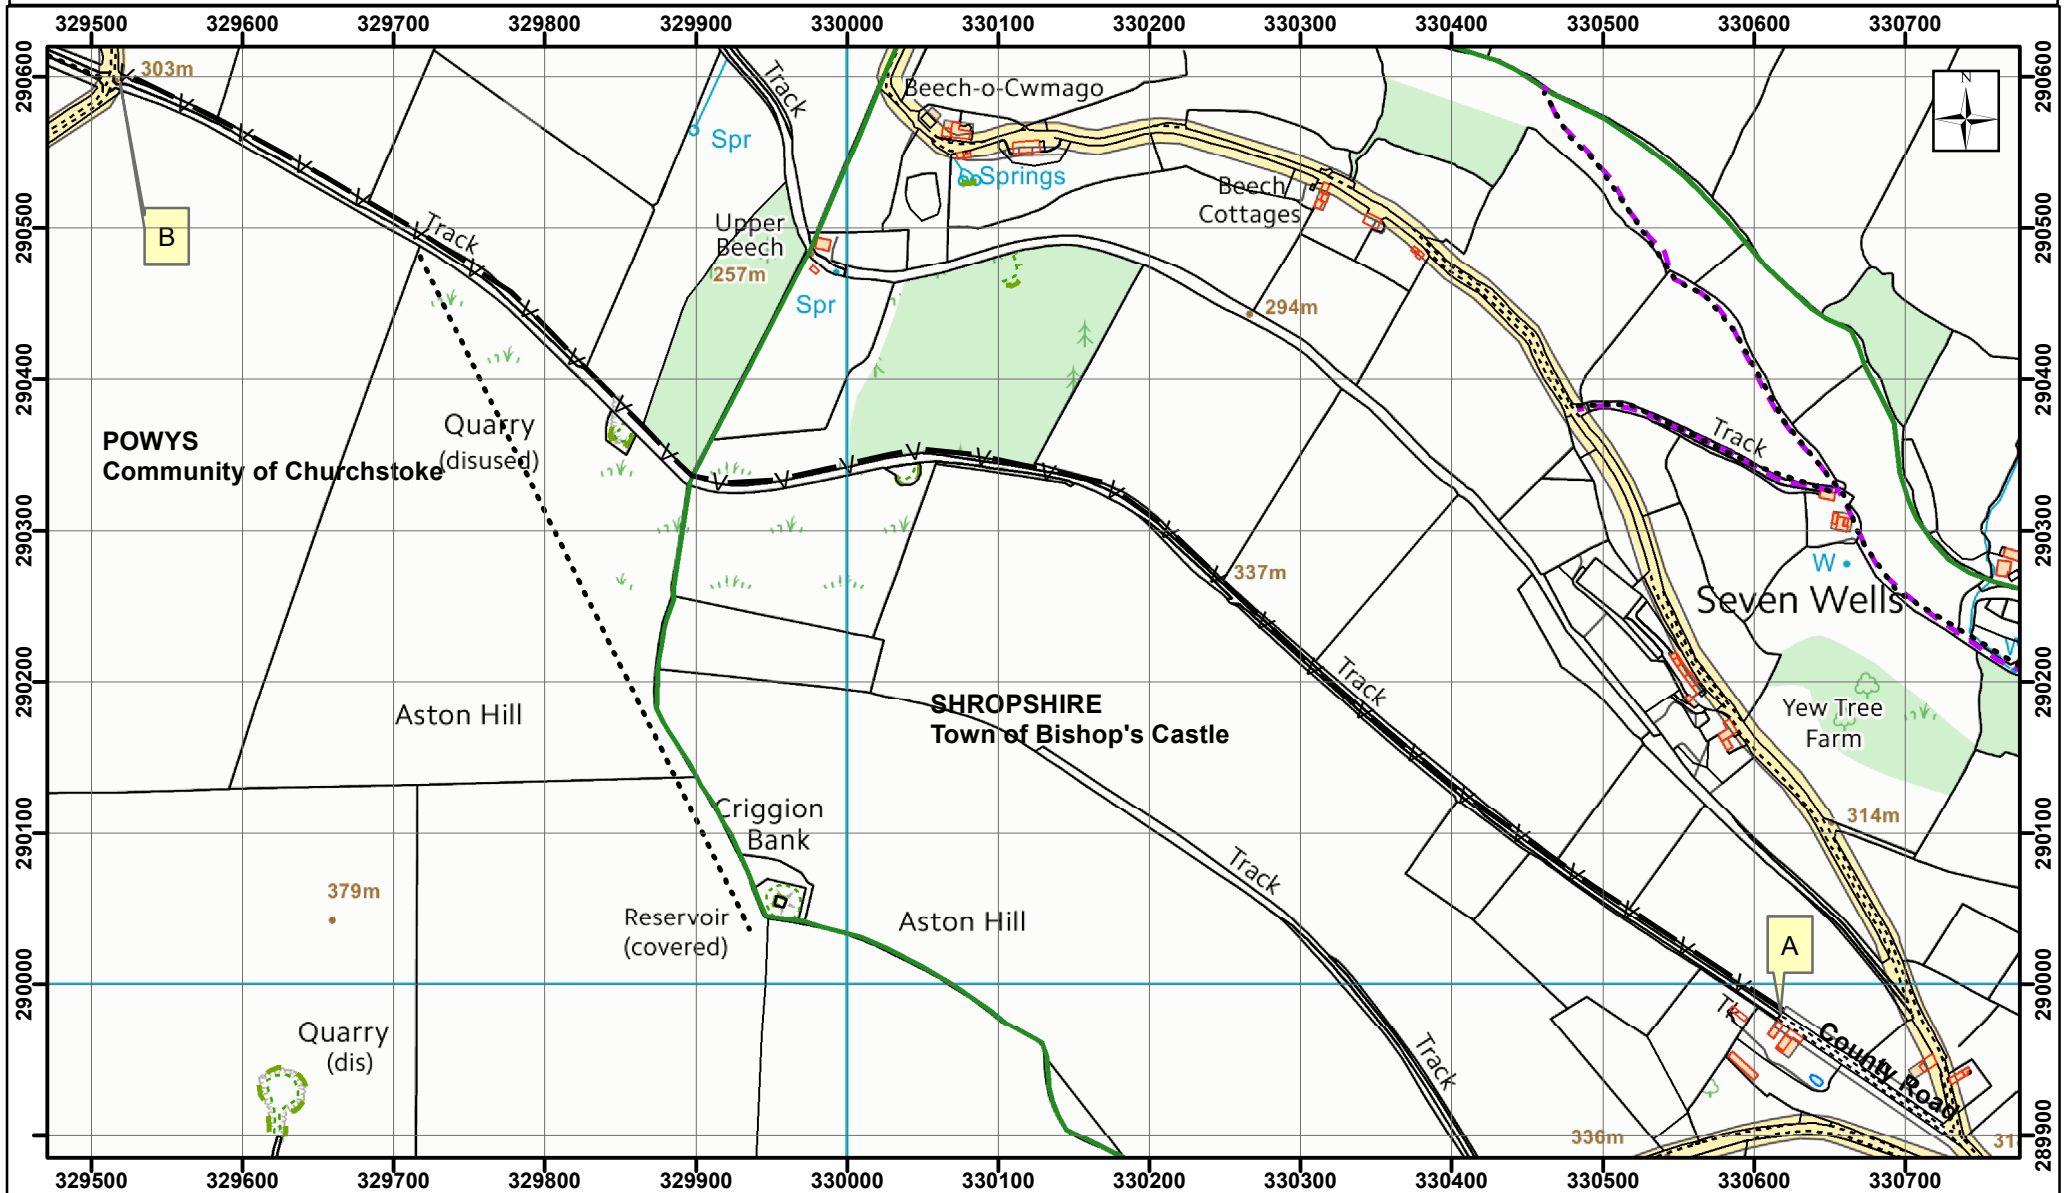

SHROPSHIRE COUNCIL
WILDLIFE AND COUNTRYSIDE ACT 1981
Definitive Map Modification Order 2018

Community of Churchstoke (Powys) and Town of Bishop's Castle (Shropshire)
Restricted Byway Addition
OS Sheet No: SO 29 90

The Shirehall, Abbey Foregate
 Shrewsbury, Shropshire, SY2 6ND

Key

Route to be added
Existing to remain

Scale: 1:5,000

© Crown copyright (2018) Ordnance Survey 100049049
 You are not permitted to copy, sub-licence, distribute
 or sell any of this data to third parties in any form.